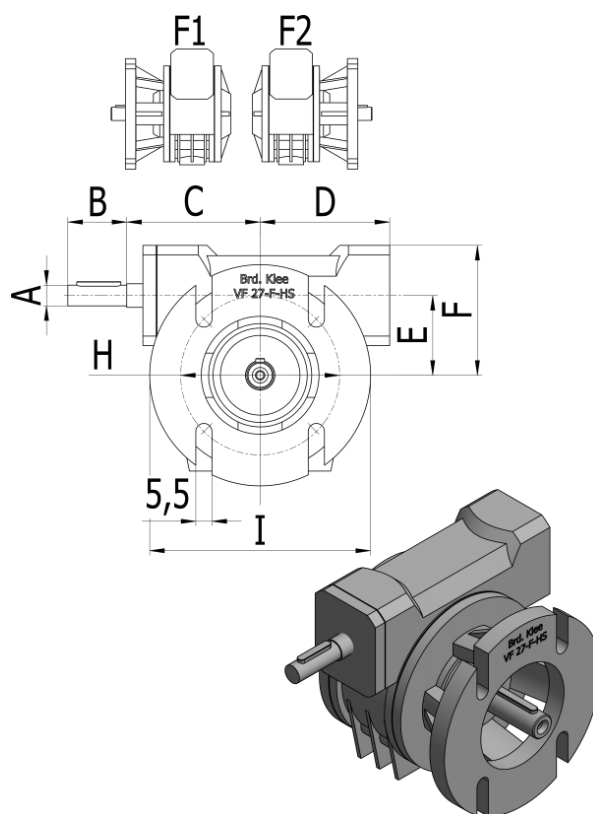

Data Sheet

Article number: 390104900740010

Description: Worm gear with solid input shaft
VF 49F2-7-HS

Measures

A = 7	I = 5.5
B = 20	J = 40
C = 45	K = 70
D = 43	
E = 27	
F = 52	
G = 87	
H = 7	